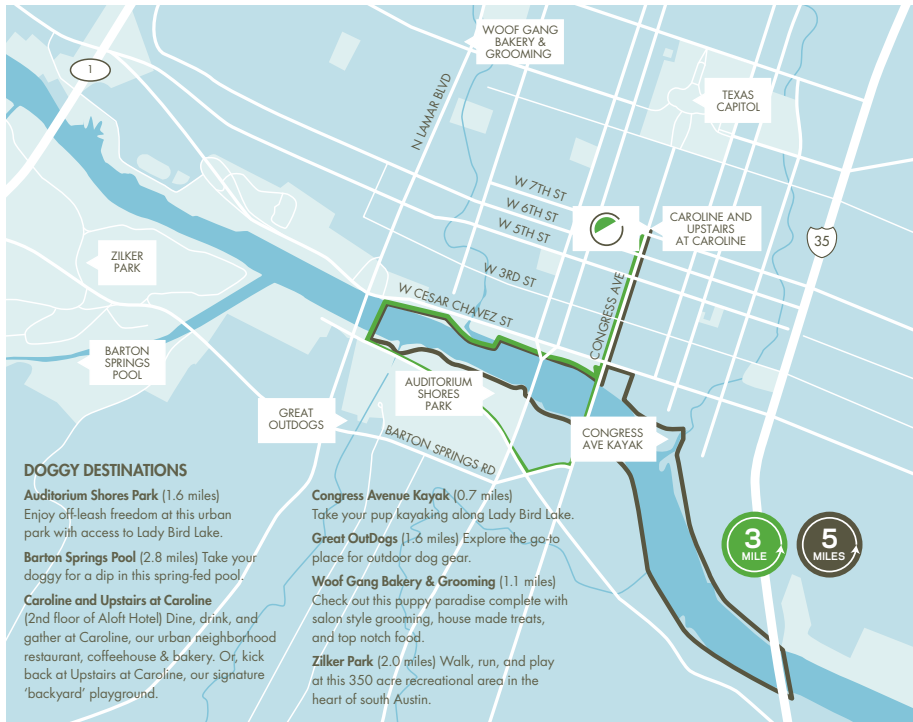

rejuvenate & revitalize

Awaken your senses with your furry friend out in the natural beauty of Austin